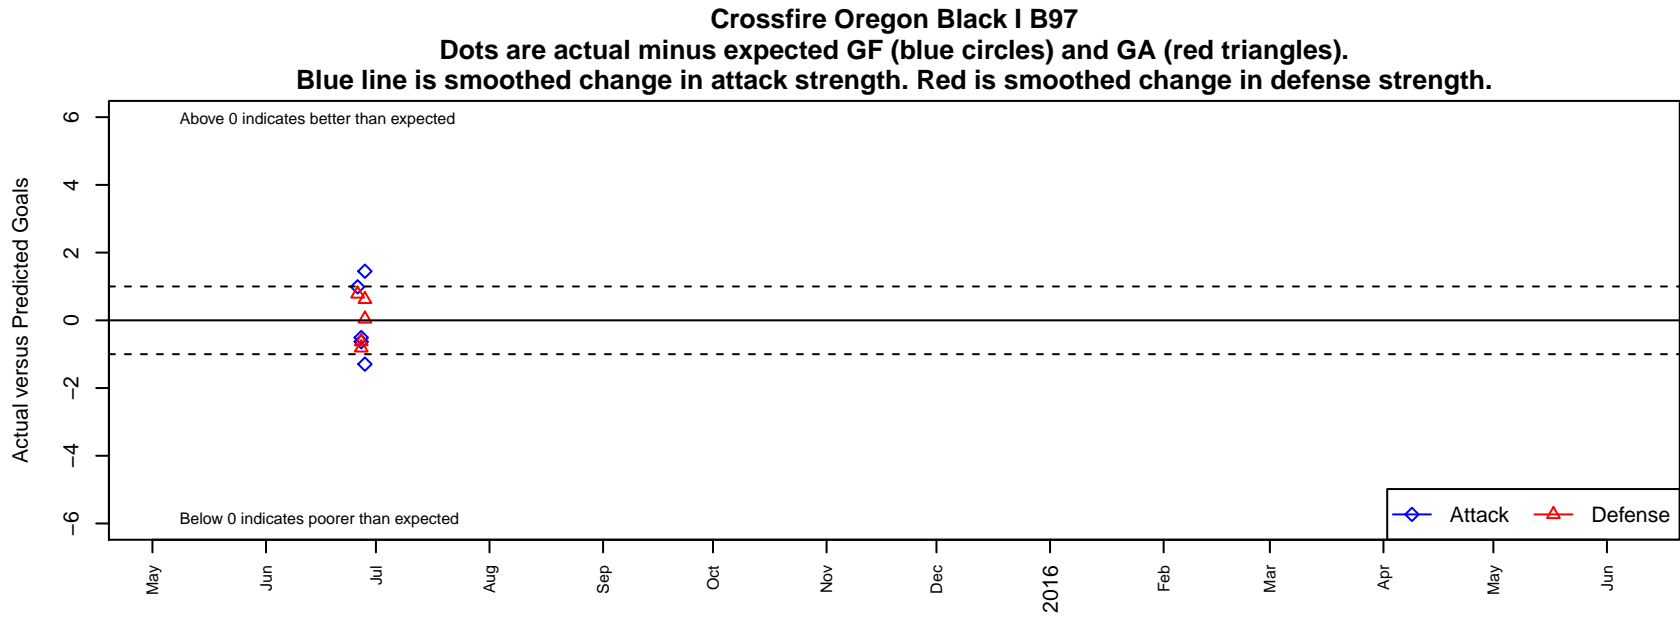

Crossfire Oregon Black I B97

Crossfire Oregon
Lake Oswego, OR
B97 total strength=1562
attack=15.75 defense=12.47
notes= OSSA

alt names used:

Venues played:
2015 Clash At the Border Gold/Silver HS

| date | home | | away | | venue | pred.home | pred.away |
|-------------|------------------------------|---|--------------------------------|---|---|------------------|------------------|
| 2015-06-28 | Crossfire Oregon Black I B97 | 5 | BSC Portland Black-Legends B97 | 0 | 2015 Clash At the Border Gold/Silver HS | 3.55 | 0.62 |
| 2015-06-28 | Sandpoint Strikers B97 | 1 | Crossfire Oregon Black I B97 | 0 | 2015 Clash At the Border Gold/Silver HS | 1.04 | 1.29 |
| 2015-06-27 | FC Real Pacific B96 | 2 | Crossfire Oregon Black I B97 | 1 | 2015 Clash At the Border Gold/Silver HS | 1.19 | 1.63 |
| 2015-06-27 | Crossfire Oregon Black I B97 | 1 | PCU Black B98 | 1 | 2015 Clash At the Border Gold/Silver HS | 1.51 | 0.37 |
| 2015-06-26 | Crossfire Oregon Black I B97 | 2 | Gala FC A 1998B | 1 | 2015 Clash At the Border Gold/Silver HS | 1.01 | 1.78 |